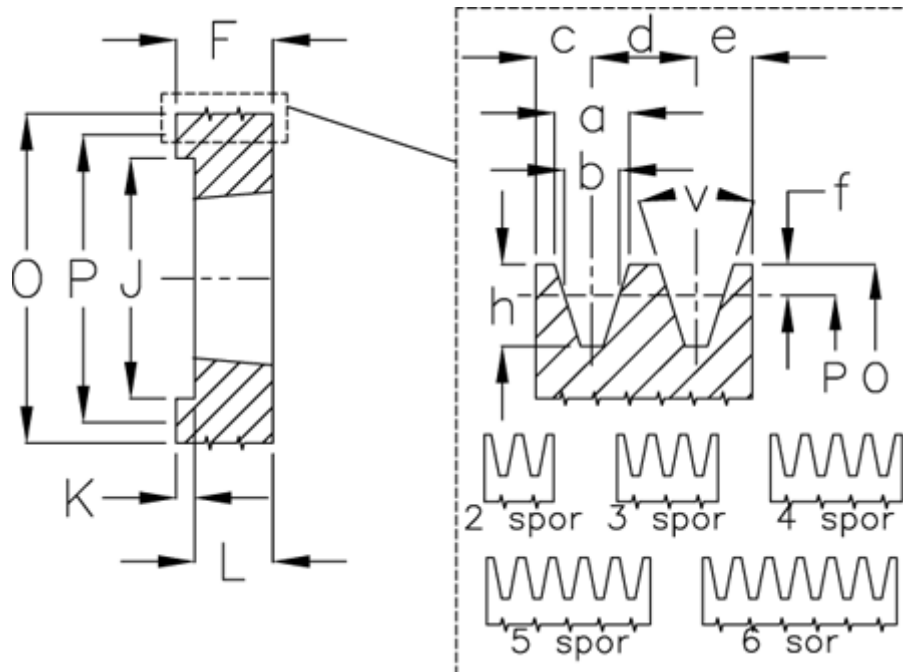

Article number: 604113011206

Description: V-belt pulley SPZ 112/6 TL2012

Measures

a	= 9,7	For bush	= 2012	P	= 112
b	= 8,5	h	= 11	Type	= SPZ
Bush ζ max	= 50	J	= 83.0	v	= 38 grader
c	= 8	K	= 44		
d	= 12	L	= 32		
e	= 8	m	= -		
f	= 2	Number of ribs	= 6		
F	= 76	O	= 116		